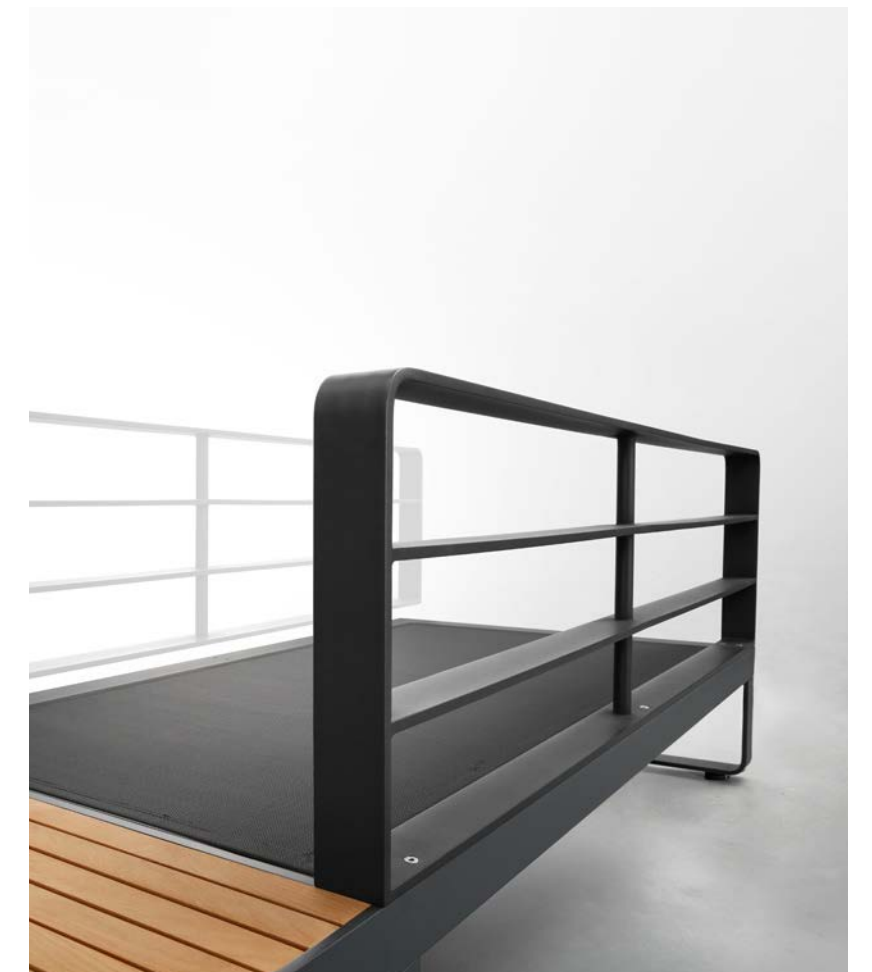

CARRIBEAN

Carribeau is characterized by its simple combination of two mini-lounges and one coffee table. Comfort becomes more available to human body by making the seats with textile panels. Natural teak wood serves as the tops to hold staffs, like daily necessities. Actually it has represented a modern style of outdoor living for the young generation.

CARRIBEAN

CARRIBEAN IS CHARACTERIZED BY ITS SIMPLE COMBINATION OF TWO MINI-LOUNGES AND ONE COFFEE TABLE. COMFORT BECOMES MORE AVAILABLE TO HUMAN BODY BY MAKING THE SEATS WITH TEXTILE PANELS. NATURAL TEAK WOOD SERVES AS THE TOPS TO HOLD STAFFS, LIKE DAILY NECESSITIES. ACTUALLY IT HAS REPRESENTED A MODERN STYLE OF OUTDOOR LIVING FOR THE YOUNG GENERATION.

Outdoor Furniture Collection
CARRIBEAN

305135
Left Corner Sofa
Size: 790x1760x650mm

305136
Right Corner Sofa
Size: 790x1760x650mm

305182
Coffee Table
Size: 730x730x270mm

CARRIBEAN Combinations

305180
(the combination can be exchanged to opposite directions)